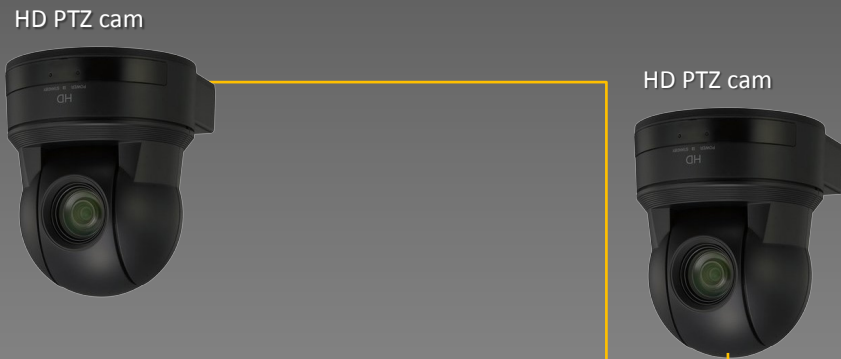

Usability-lab: Video setup

Studio

Canon HF G30

Test room Desktop

Control Room

Usability-lab: Control setup

Studio

Ceiling PTZ cams

HD PTZ cam

HD PTZ cam

Canon HF G30

Pan-Tilt Head

Control Room

Control Panel Software

Hyperdeck recorder (Aux 1)

Hyperdeck recorder (Program)