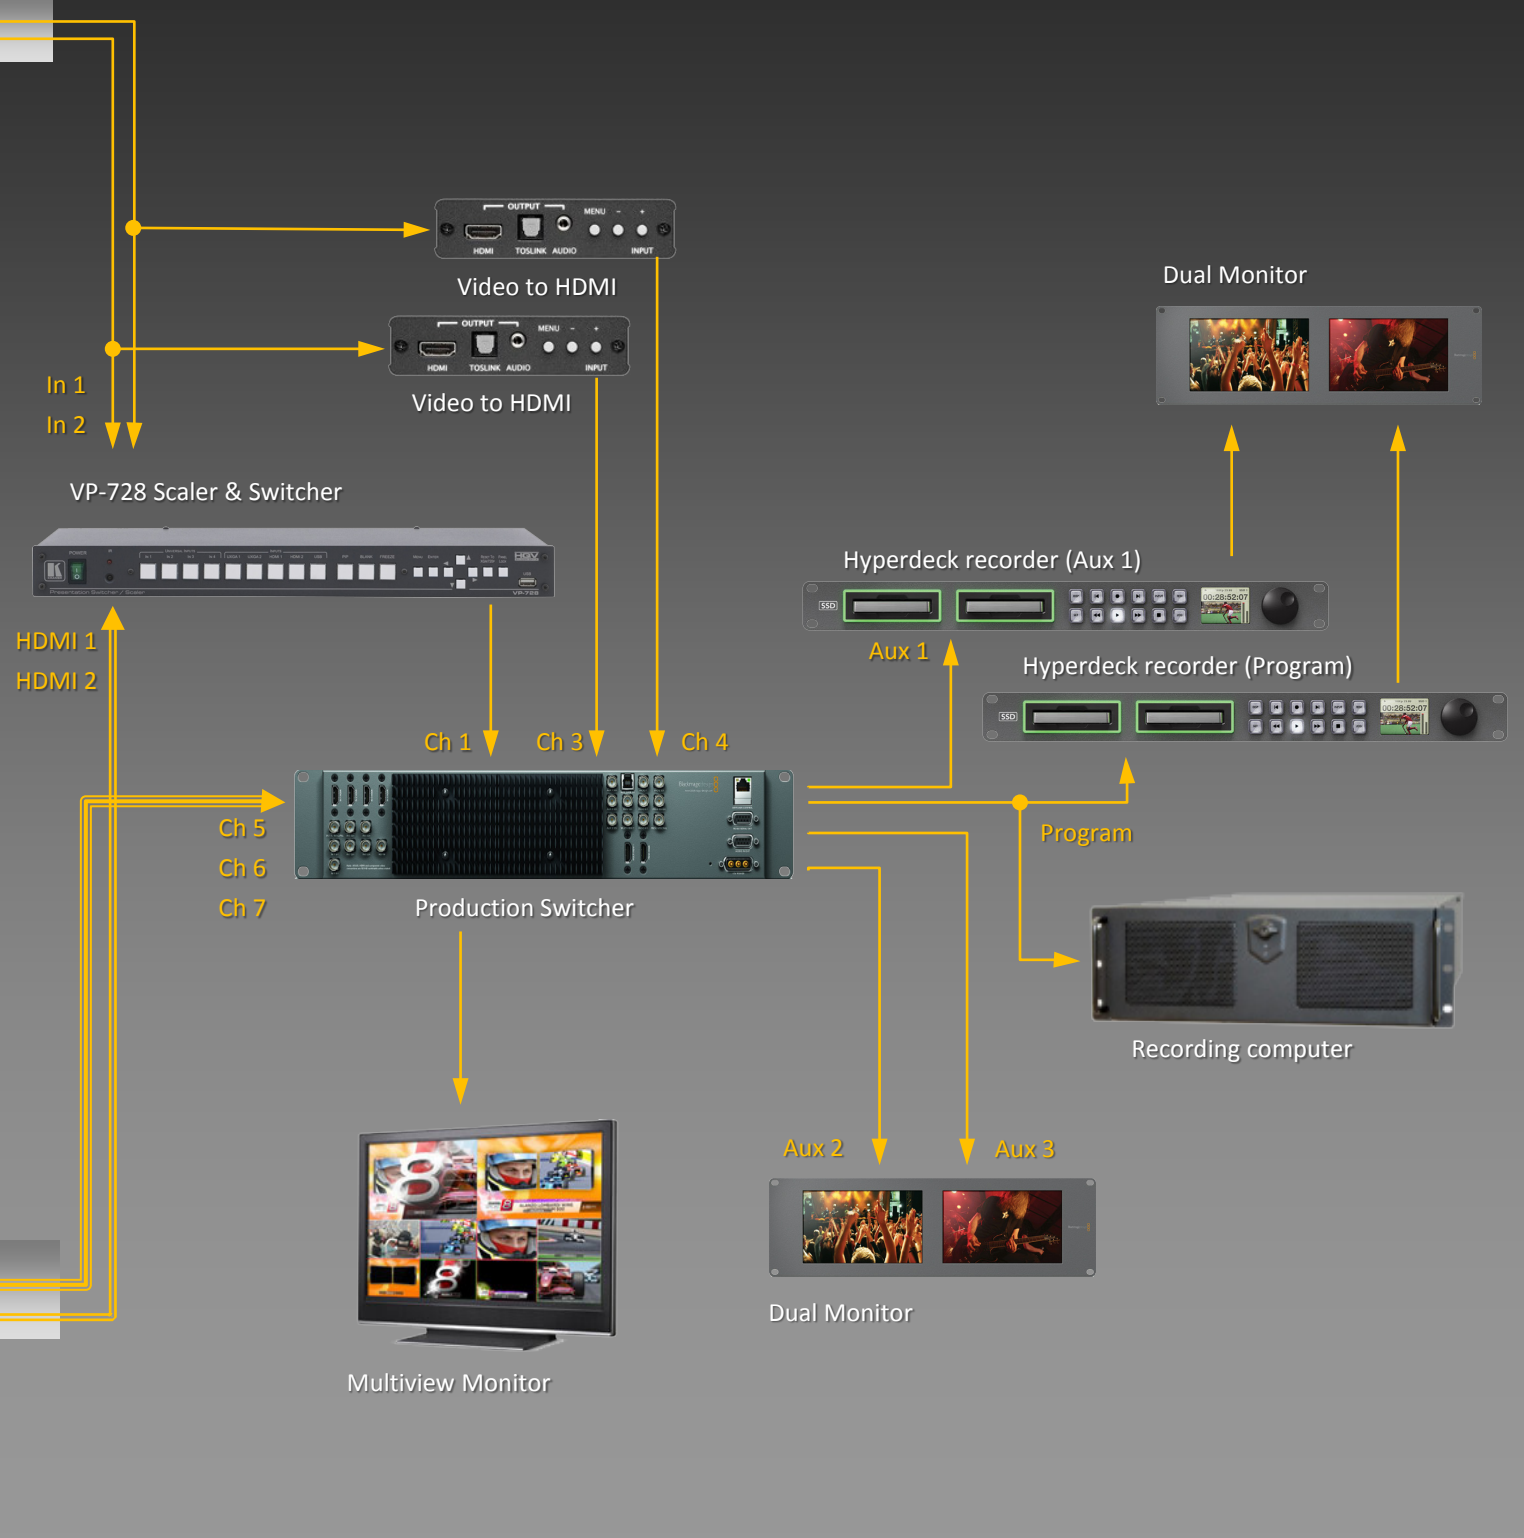

Usability-lab: Video setup

Studio

Canon HF G30

Test room Desktop

Control Room

Usability-lab: Control setup

Studio

Ceiling PTZ cams

HD PTZ cam

HD PTZ cam

Canon HF G30

Pan-Tilt Head

Control Room

Control Panel Software

Hyperdeck recorder (Aux 1)

Hyperdeck recorder (Program)

TCP/IP commands

Recording computer

Pan-Tilt-Zoom controller

Pan-Tilt controller

Zoom controller

c 3
c 4

c 1
c 2

Production Switcher

Multiview Monitor

Usability-lab: Audio setup

Studio

Ceiling mics

Studio Monitors

Table mic

Control Room

4 ch. Compressor/limiter