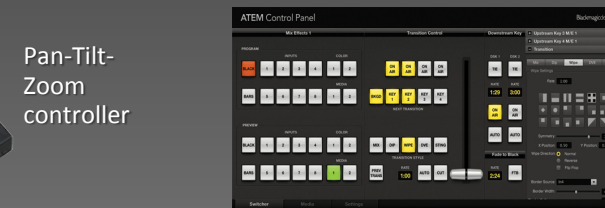

HD PTZ cam

HD PTZ cam

Canon HF G30

Pan-Tilt Head

Control Room

Control Panel Software

Hyperdeck recorder (Aux 1)

Hyperdeck recorder (Program)

TCP/IP commands

Recording computer

Pan-Tilt-Zoom controller

Pan-Tilt controller

Zoom controller

c 3
c 4

c 1
c 2

Production Switcher