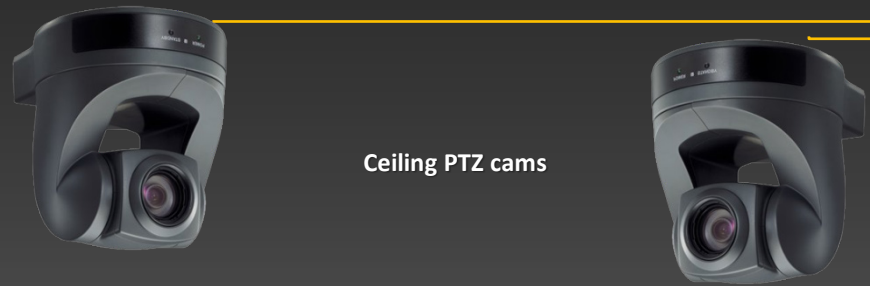

Usability-lab: Video setup

Studio

Canon HF G30

Test room Desktop

Control Room

Usability-lab: Control setup

Studio

Ceiling PTZ cams

HD PTZ cam

HD PTZ cam

Canon HF G30

Pan-Tilt Head

Control Room

Control Panel Software

Hyperdeck recorder (Aux 1)

Hyperdeck recorder (Program)